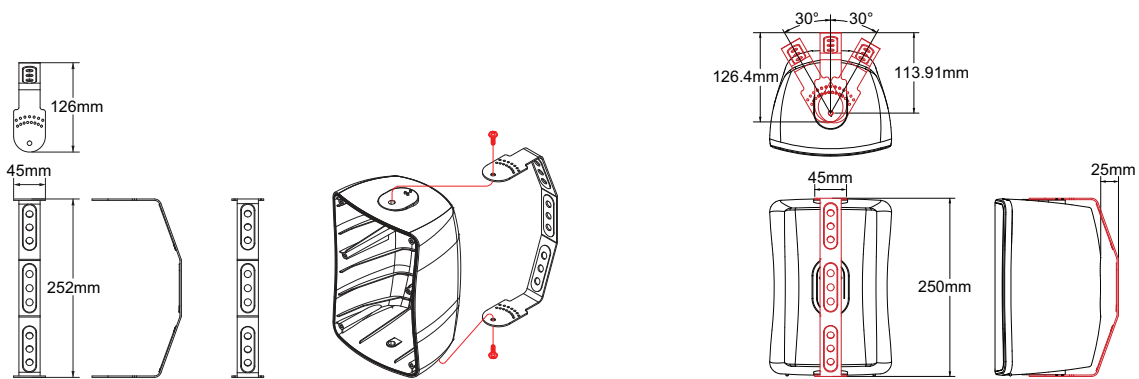

U-BKT-30 (U-Bracket for WS-30T)

U-BKT-50 (U-Bracket for WS-50T)

U-BKT-80 (U-Bracket for WS-80T)