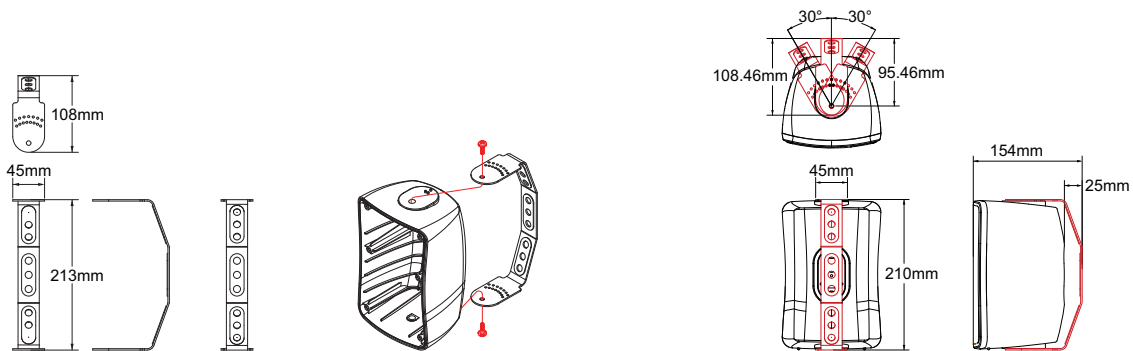

U-BKT-30 (U-Bracket for WS-30T)

U-BKT-50 (U-Bracket for WS-50T)

U-BKT-80 (U-Bracket for WS-80T)