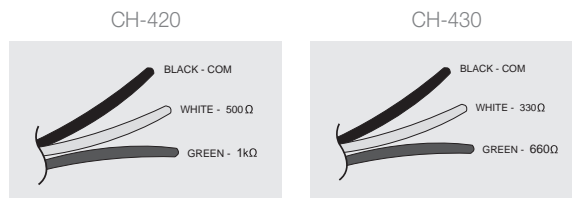

FEATURES

- 4" full range applied
- For indoor and outdoor use
- Beautiful and reinforced waterproof design
- Wide frequency and clear sound quality
- Easy to adjust the bracket's angle
- Convenience of construction

- Cable connection by output